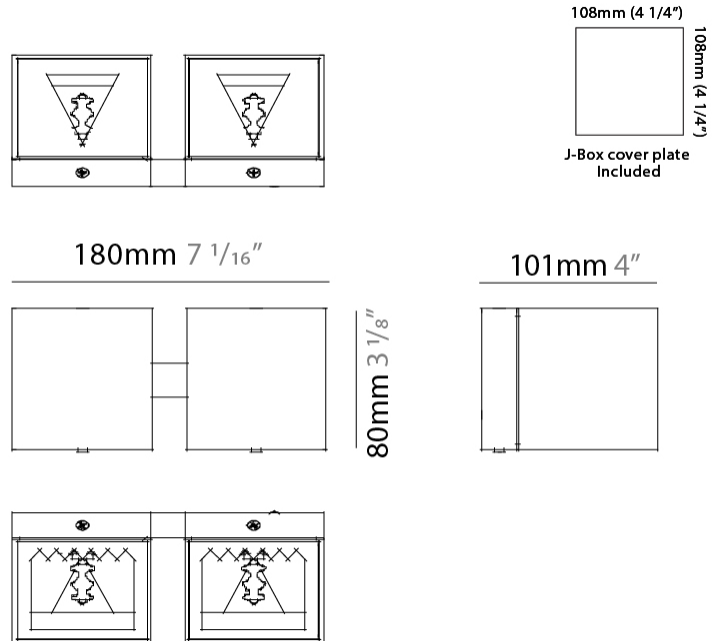

DAU DOUBLE SURFACE

D93095-

base number   Finish
Options

1. To build a product code in our configurator select the specify button on the base model # product page
2. To build a manual product code on this datasheet choose from the options listed below in blue font and add the suffix to the base model #

GENERAL

Series: Dau _____
Subseries: Dau Double _____
Partner: Milan _____
Division: Design _____
Installation: Surface _____
Product Type: Wall Surface _____
Mounting Location: Wall _____
Light Distribution: Direct / Indirect _____

PHYSICAL

Shape: Rectangle _____
Length (mm): 180 _____
Length (in): 7 1/16 _____
Height (mm): 80 _____
Depth (mm): 101 _____
Height (in): 3 1/8 _____
Depth (in): 4 _____
Extension (mm): 101 _____
Extension (in): 4 _____
Fixture Finish: [BAL](#) / [MWL](#) / [BSL](#) _____
Fixture Material: Extruded Aluminum _____

ELECTRICAL

Number of Lamps: 2 _____
Lamp Type: LED Retrofit _____
Lamp Shape: T4 _____
Bulb Included: Bulb Not Included _____
Max. Wattage Per Lamp (W): 3.5 _____
Lamp Base: G9 _____
Input Voltage (V): 120Vac Direct Line _____

LED

OPTICAL

RATINGS AND CERTIFICATIONS

Certified By: Certified for North American Standards _____
IP rating: IP20 _____