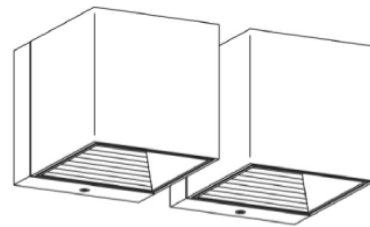

PROJECT	_____
TYPE	_____
SPECIFIER	_____
QUANTITY	_____
DATE	_____

DAU 2 LIGHT LINEAR SURFACE

D93241-

base number   Finish
Options

1. To build a product code in our configurator select the specify button on the base model # product page
2. To build a manual product code on this datasheet choose from the options listed below in blue font and add the suffix to the base model #

GENERAL

Series: Dau
Subseries: Dau 2 light Linear
Partner: Milan
Division: Design
Installation: Surface
Product Type: Wall Surface
Mounting Location: Wall
Light Distribution: Direct / Indirect

PHYSICAL

Shape: Rectangle
Length (mm): 80
Length (in): 3 1/8
Height (mm): 80
Depth (mm): 101
Height (in): 3 1/8
Depth (in): 4
Fixture Finish: [BAL / MWL / BSL](#)
Fixture Material: Extruded Aluminum

ELECTRICAL

Lamp Type: LED
Input Wattage (W): 28
Dimming: Electronic Low Voltage Dimming
Input Voltage (V): 120Vac Direct Line

LED

Number of LEDs: 4
Color Temperature (°K): 3000
Max. Delivered Lumen (lm): 1330
CRI: >90 CRI
Lamp Life (hrs): 50000

OPTICAL

RATINGS AND CERTIFICATIONS

Certified By: Certified for North American Standards
IP rating: IP20