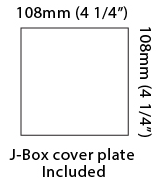

DAU SINGLE SURFACE

D93041-

base number   Finish
Options

1. To build a product code in our configurator select the specify button on the base model # product page
2. To build a manual product code on this datasheet choose from the options listed below in blue font and add the suffix to the base model #

GENERAL

Series: Dau _____
Subseries: Dau Single _____
Partner: Milan _____
Division: Design _____
Installation: Surface _____
Product Type: Wall Surface _____
Mounting Location: Wall _____
Light Distribution: Direct / Indirect _____

PHYSICAL

Shape: Cube _____
Length (mm): 80 _____
Length (in): 3 1/8 _____
Height (mm): 80 _____
Depth (mm): 101 _____
Height (in): 3 1/8 _____
Depth (in): 4 _____
Extension (mm): 101 _____
Extension (in): 4 _____
Weight (kg): 0.82 _____
Weight (lbs): 1.81 _____
Fixture Finish: [BAL / MWL / BSL](#) _____
Fixture Material: Extruded Aluminum _____

ELECTRICAL

Number of Lamps: 1 _____
Lamp Type: LED Retrofit _____
Lamp Shape: T4 _____
Bulb Included: Bulb Not Included _____
Max. Wattage Per Lamp (W): 3.5 _____
Lamp Base: G9 _____
Input Voltage (V): 120Vac Direct Line _____

LED

OPTICAL

RATINGS AND CERTIFICATIONS

Certified By: Certified for North American Standards _____
IP rating: IP20 _____