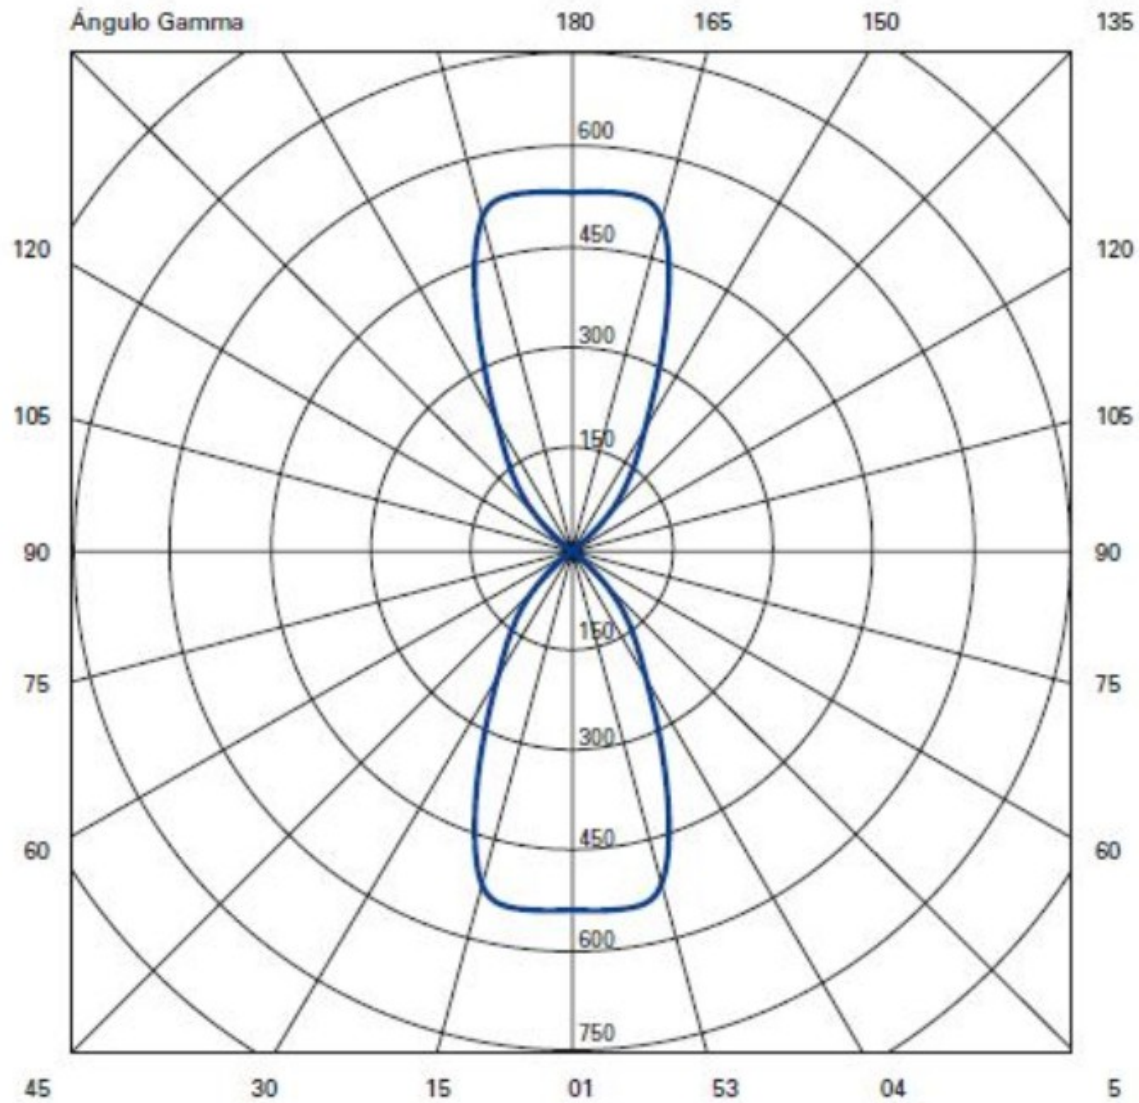

DAU DOUBLE SURFACE

D93195R9-

PROJECT	
TYPE	
SPECIFIER	
QUANTITY	
DATE	

D