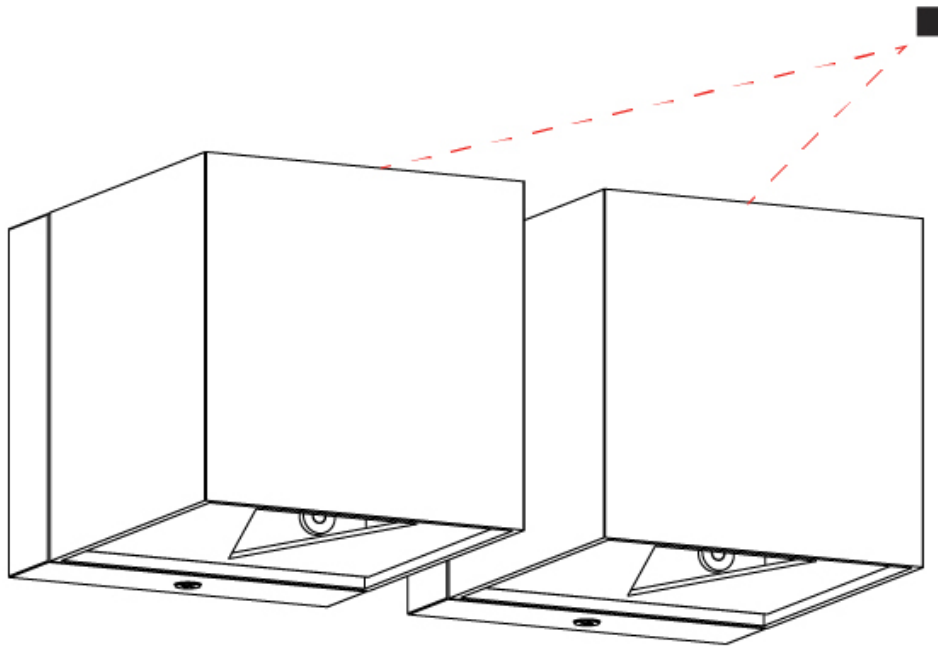

DAU DOUBLE SURFACE

D93095-

PROJECT	_____
TYPE	_____
SPECIFIER	_____
QUANTITY	_____
DATE	_____

D