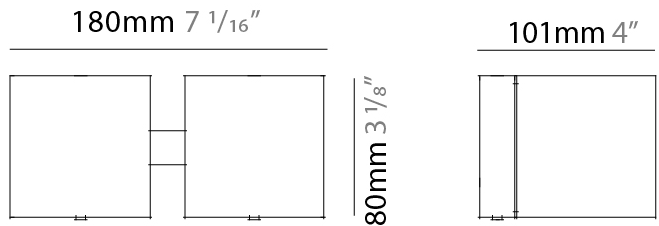

PROJECT	_____
TYPE	_____
SPECIFIER	_____
QUANTITY	_____
DATE	_____

DAU DOUBLE SURFACE

D93095- : D93095-WHI

base number

1. To build a product code in our configurator select the specify button on the base model # product page
2. To build a manual product code on this datasheet choose from the options listed below in blue font and add the suffix to the base model #

GENERAL

Series: Dau _____
Subseries: Dau Double _____
Partner: Milan _____
Division: Design _____
Installation: Surface _____
Product Type: Wall Surface _____
Mounting Location: Wall _____
Light Distribution: Direct / Indirect _____

PHYSICAL

Shape: Rectangle _____
Length (mm): 180 _____
Length (in): 7 1/16 _____
Height (mm): 80 _____
Depth (mm): 101 _____
Height (in): 3 1/8 _____
Depth (in): 4 _____
Extension (mm): 101 _____
Extension (in): 4 _____
Weight (kg): 1.4 _____
Weight (lbs): 2.999 _____
Fixture Material: Extruded Aluminum _____

ELECTRICAL

Number of Lamps: 2 _____
Lamp Type: LED Retrofit _____
Lamp Shape: T4 _____
Bulb Included: Bulb Not Included _____
Total Output Wattage (W): 7 _____
Max. Wattage Per Lamp (W): 3.5 _____
Lamp Base: G9 _____
Input Voltage (V): 120Vac Direct Line _____

LED

OPTICAL

RATINGS AND CERTIFICATIONS

Certified By: CSA Certified to UL and CSA Standards _____
IP rating: IP20 _____