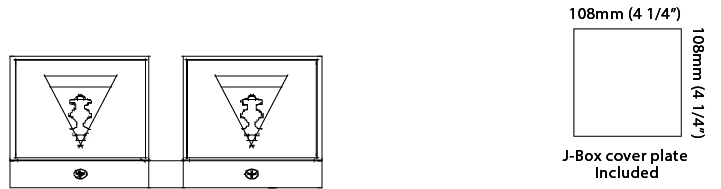

PROJECT	_____
TYPE	_____
SPECIFIER	_____
QUANTITY	_____
DATE	_____

DAU DOUBLE SURFACE

D93095- : D93095-WHI

base number

1. To build a product code in our configurator select the specify button on the base model # product page
2. To build a manual product code on this datasheet choose from the options listed below in blue font and add the suffix to the base model #

GENERAL

Series: Dau _____
Subseries: Dau Double _____
Partner: Milan _____
Division: Design _____
Installation: Surface _____
Product Type: Wall Surface _____
Mounting Location: Wall _____
Light Distribution: Direct / Indirect _____

PHYSICAL

Shape: Rectangle _____
Length (mm): 180 _____
Length (in): 7 1/16 _____
Height (mm): 80 _____
Depth (mm): 101 _____
Height (in): 3 1/8 _____
Depth (in): 4 _____
Extension (mm): 101 _____
Extension (in): 4 _____
Weight (kg): 1.4 _____
Weight (lbs): 2.999 _____
Fixture Material: Extruded Aluminum _____

ELECTRICAL

Number of Lamps: 2 _____
Lamp Type: LED Retrofit _____
Lamp Shape: T4 _____
Bulb Included: Bulb Not Included _____
Total Output Wattage (W): 7 _____
Max. Wattage Per Lamp (W): 3.5 _____
Lamp Base: G9 _____
Input Voltage (V): 120Vac Direct Line _____

LED

OPTICAL

RATINGS AND CERTIFICATIONS

Certified By: CSA Certified to UL and CSA Standards _____
IP rating: IP20 _____