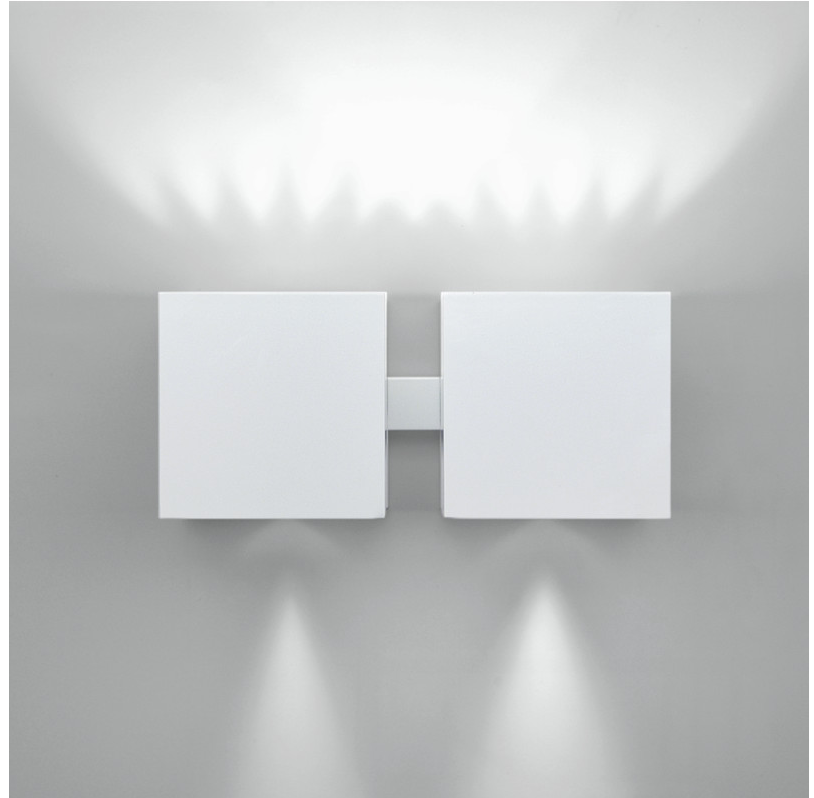

PROJECT	_____
TYPE	_____
SPECIFIER	_____
QUANTITY	_____
DATE	_____

DAU DOUBLE SURFACE

D93095- : D93095-WHI

base number

1. To build a product code in our configurator select the specify button on the base model # product page
2. To build a manual product code on this datasheet choose from the options listed below in blue font and add the suffix to the base model #

GENERAL

Series: Dau _____
Subseries: Dau Double _____
Partner: Milan _____
Division: Design _____
Installation: Surface _____
Product Type: Wall Surface _____
Mounting Location: Wall _____
Light Distribution: Direct / Indirect _____

PHYSICAL

Shape: Rectangle _____
Length (mm): 180 _____
Length (in): 7 1/16 _____
Height (mm): 80 _____
Depth (mm): 101 _____
Height (in): 3 1/8 _____
Depth (in): 4 _____
Extension (mm): 101 _____
Extension (in): 4 _____
Weight (kg): 1.4 _____
Weight (lbs): 2.999 _____
Fixture Material: Extruded Aluminum _____

ELECTRICAL

Number of Lamps: 2 _____
Lamp Type: LED Retrofit _____
Lamp Shape: T4 _____
Bulb Included: Bulb Not Included _____
Total Output Wattage (W): 7 _____
Max. Wattage Per Lamp (W): 3.5 _____
Lamp Base: G9 _____
Input Voltage (V): 120Vac Direct Line _____

LED

OPTICAL

RATINGS AND CERTIFICATIONS

Certified By: CSA Certified to UL and CSA Standards _____
IP rating: IP20 _____