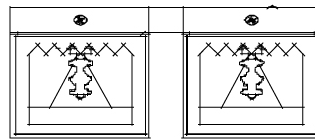

PROJECT	_____
TYPE	_____
SPECIFIER	_____
QUANTITY	_____
DATE	_____

DAU DOUBLE SURFACE

D93095- : D93095-WHI

base number

1. To build a product code in our configurator select the specify button on the base model # product page
2. To build a manual product code on this datasheet choose from the options listed below in blue font and add the suffix to the base model #

GENERAL

Series: Dau _____
Subseries: Dau Double _____
Partner: Milan _____
Division: Design _____
Installation: Surface _____
Product Type: Wall Surface _____
Mounting Location: Wall _____
Light Distribution: Direct / Indirect _____

PHYSICAL

Shape: Rectangle _____
Length (mm): 180 _____
Length (in): 7 1/16 _____
Height (mm): 80 _____
Depth (mm): 101 _____
Height (in): 3 1/8 _____
Depth (in): 4 _____
Extension (mm): 101 _____
Extension (in): 4 _____
Weight (kg): 1.4 _____
Weight (lbs): 2.999 _____
Fixture Material: Extruded Aluminum _____

ELECTRICAL

Number of Lamps: 2 _____
Lamp Type: LED Retrofit _____
Lamp Shape: T4 _____
Bulb Included: Bulb Not Included _____
Total Output Wattage (W): 7 _____
Max. Wattage Per Lamp (W): 3.5 _____
Lamp Base: G9 _____
Input Voltage (V): 120Vac Direct Line _____

LED

OPTICAL

RATINGS AND CERTIFICATIONS

Certified By: CSA Certified to UL and CSA Standards _____
IP rating: IP20 _____