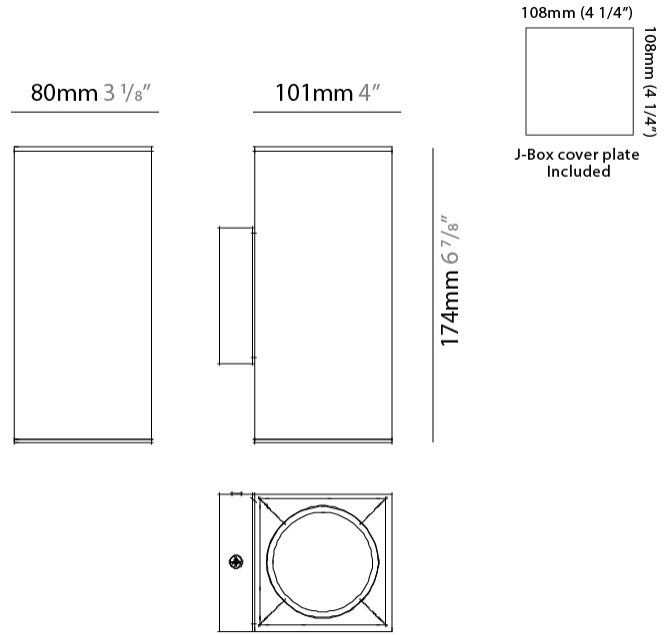

DAU SINGLE SURFACE

D93044-

base number   Finish
Options

PROJECT	_____
TYPE	_____
SPECIFIER	_____
QUANTITY	_____
DATE	_____

1. To build a product code in our configurator select the specify button on the base model # product page
2. To build a manual product code on this datasheet choose from the options listed below in blue font and add the suffix to the base model #

GENERAL
Series: Dau _____
Subseries: Dau Single _____
Partner: Milan _____
Division: Design _____
Installation: Surface _____
Product Type: Wall Surface _____
Mounting Location: Wall _____
Light Distribution: Direct / Indirect _____

PHYSICAL
Shape: Rectangle _____
Length (mm): 80 _____
Length (in): 3 1/8 _____
Height (mm): 174 _____
Depth (mm): 101 _____
Height (in): 6 7/8 _____
Depth (in): 4 _____
Extension (mm): 101 _____
Extension (in): 4 _____
Weight (kg): 1.23 _____
Weight (lbs): 2.71 _____
Fixture Finish: [BAL / MWL / BSL](#) _____
Fixture Material: Extruded Aluminum _____

ELECTRICAL
Number of Lamps: 2 _____
Lamp Type: LED Retrofit _____
Lamp Shape: MR16 _____
Bulb Included: Bulb Not Included _____
Max. Wattage Per Lamp (W): 5 _____
Lamp Base: GU10 _____
Input Voltage (V): 120Vac Direct Line _____

LED

OPTICAL

RATINGS AND CERTIFICATIONS
Certified By: Certified for North American Standards _____
IP rating: IP20 _____