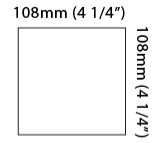

PROJECT	_____
TYPE	_____
SPECIFIER	_____
QUANTITY	_____
DATE	_____

DAU MINI SINGLE SURFACE

D93130R9-

base number _____
Finish Options _____

1. To build a product code in our configurator select the specify button on the base model # product page
2. To build a manual product code on this datasheet choose from the options listed below in blue font and add the suffix to the base model #

GENERAL

Series: Dau _____
Subseries: Dau Mini Single _____
Partner: Milan _____
Division: Design _____
Installation: Surface _____
Product Type: Wall Surface _____
Mounting Location: Wall _____
Light Distribution: Direct / Indirect _____

PHYSICAL

Shape: Cube _____
Length (mm): 50 _____
Length (in): 1 ¹⁵/₁₆ _____
Height (mm): 50 _____
Height (in): 1 ¹⁵/₁₆ _____
Extension (mm): 60 _____
Extension (in): 2 ³/₈ _____
Fixture Finish: CHR / MBL / MWL _____
Fixture Material: Extruded Aluminum _____

ELECTRICAL

Lamp Type: LED _____
Total Output Wattage (W): 10 _____
Dimming: Electronic Low Voltage Dimming _____
Input Voltage (V): 120Vac Direct Line _____

LED

Number of LEDs: 2 _____
Color Temperature (°K): 3000 _____
Max. Delivered Lumen (lm): 1000 _____
CRI: >90 CRI _____

OPTICAL

RATINGS AND CERTIFICATIONS

Certified By: Certified for North American Standards _____
IP rating: IP20 _____

J-Box cover plate Included